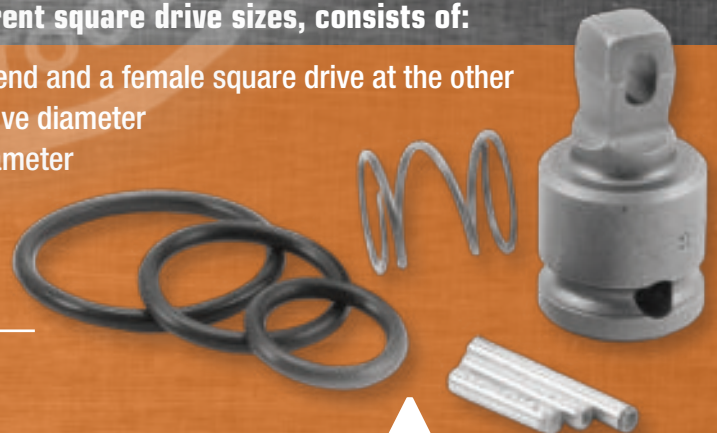

APEX®

LEADING WITH INNOVATION